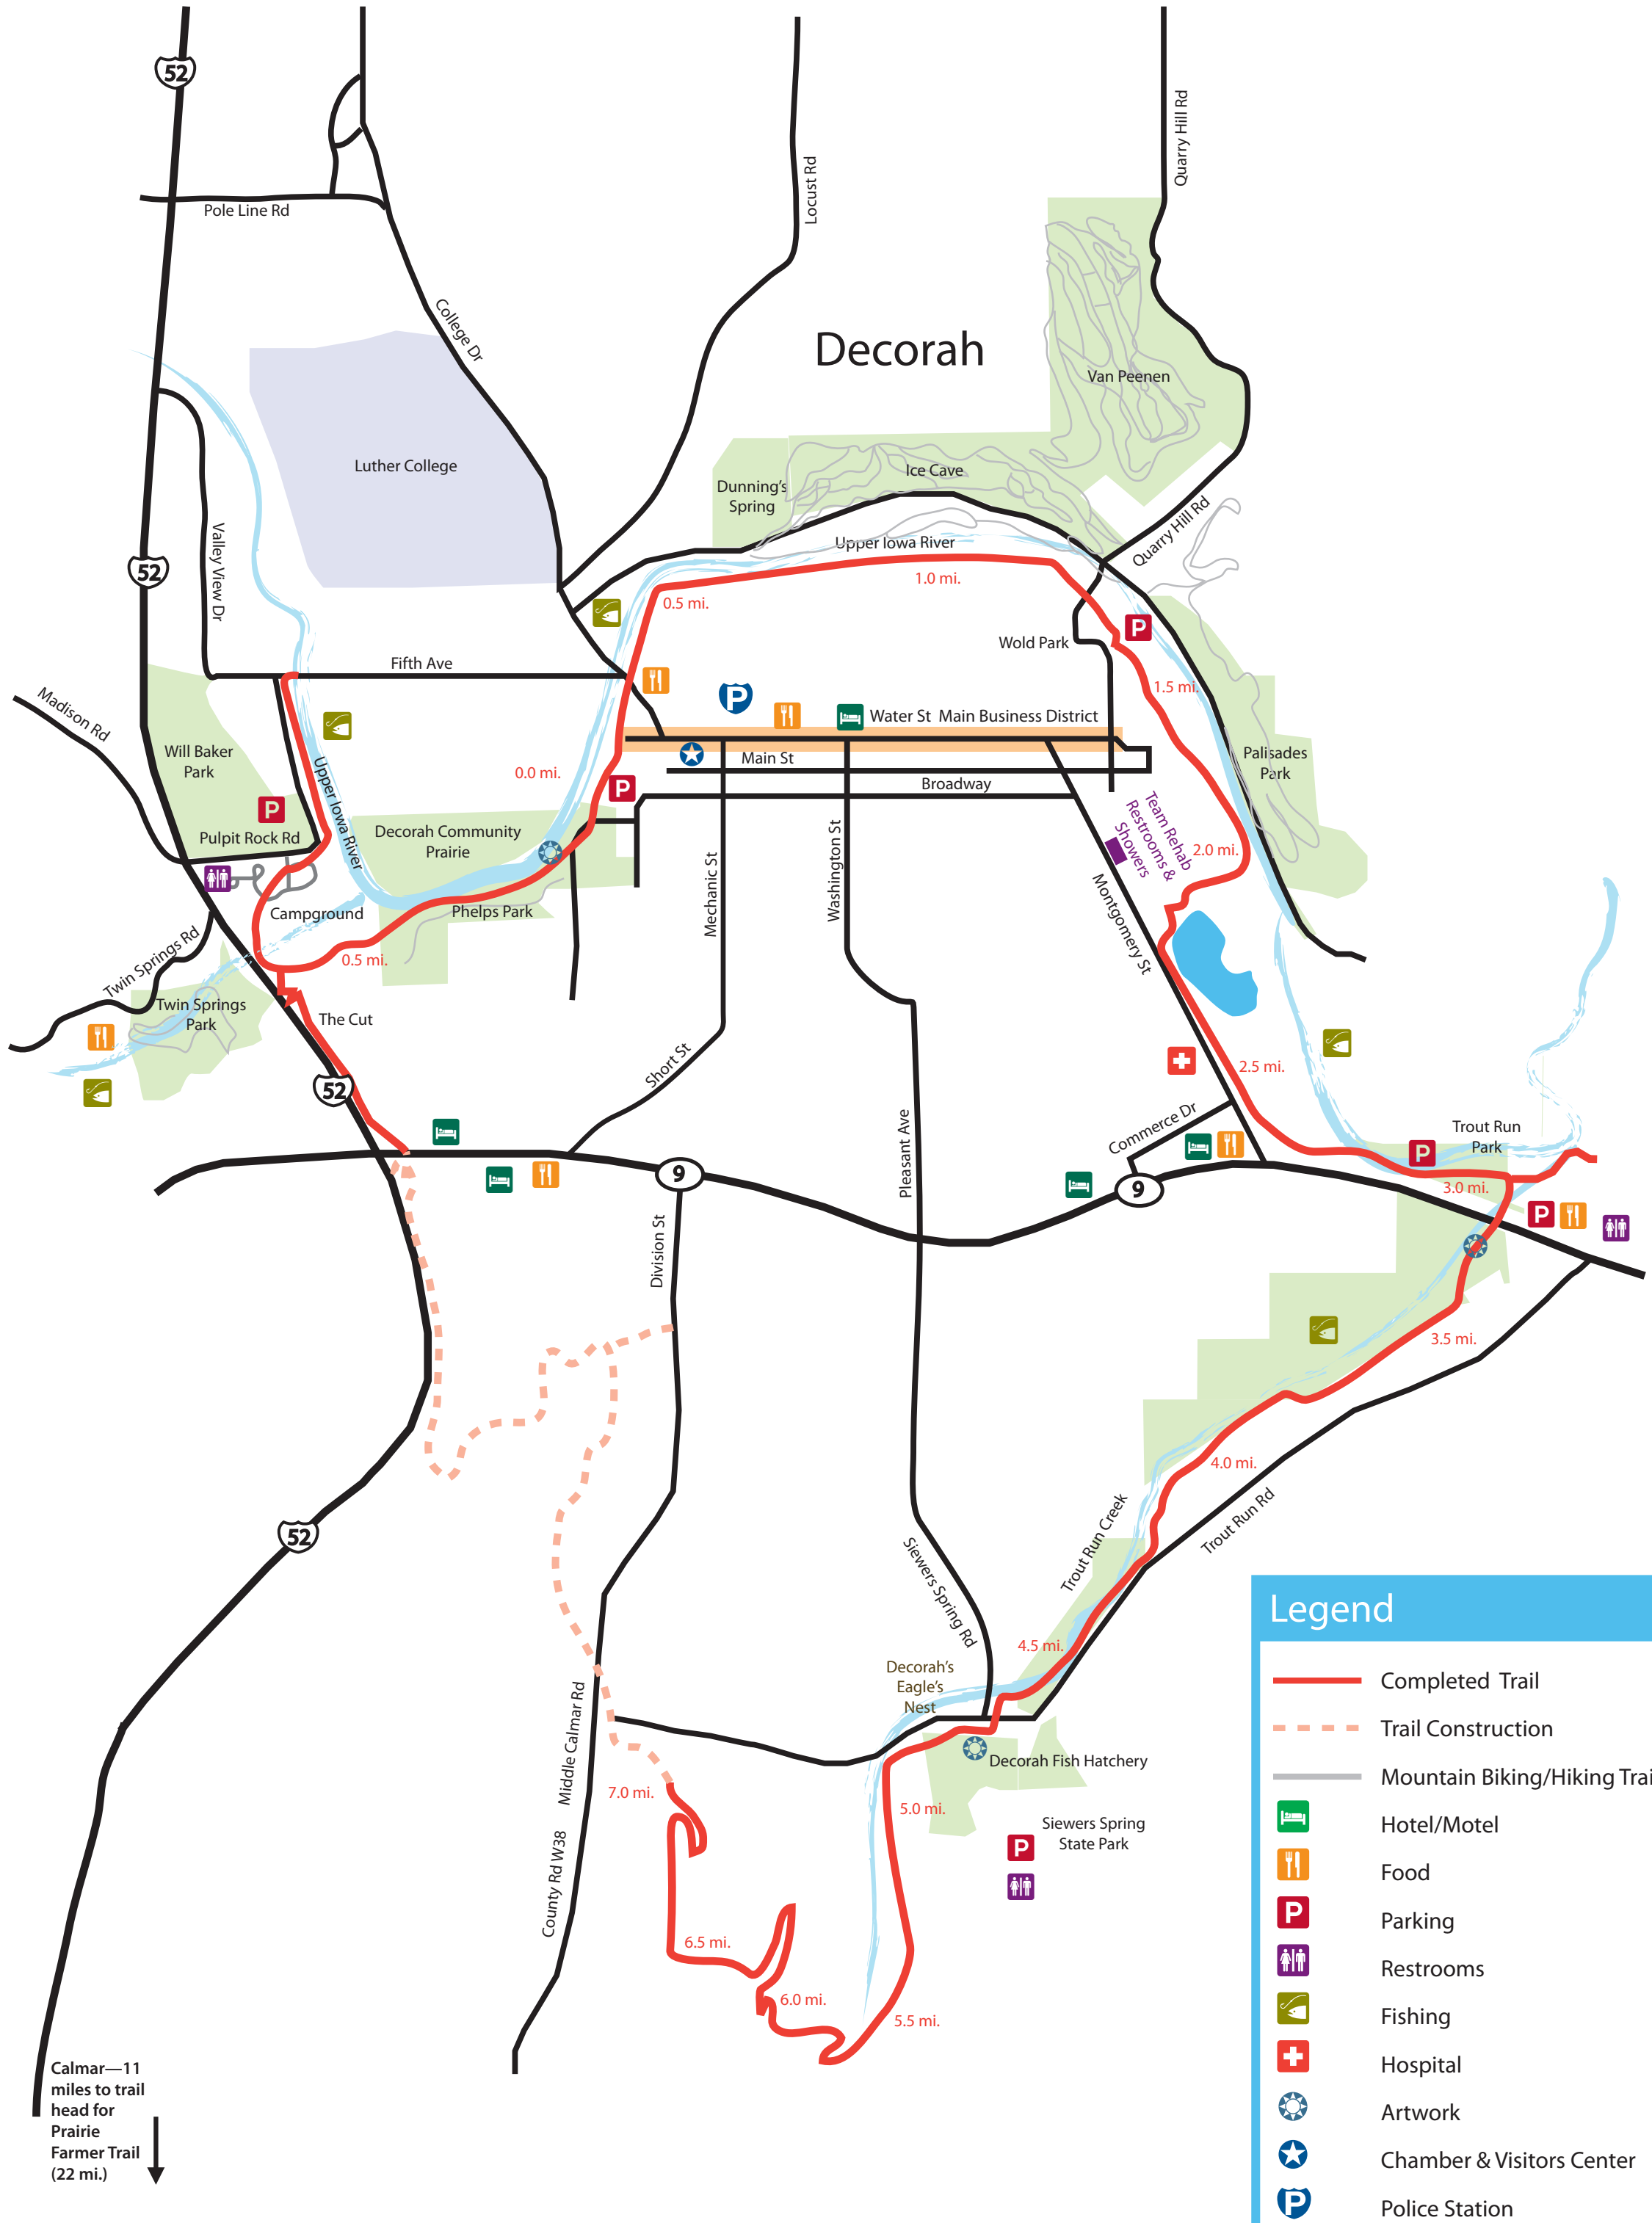

Trout Run Trail Map, Decorah, Iowa

www.visitdecorah.com/trails 800-463-4692

Calmar—11 miles to trail head for Prairie Farmer Trail (22 mi.)